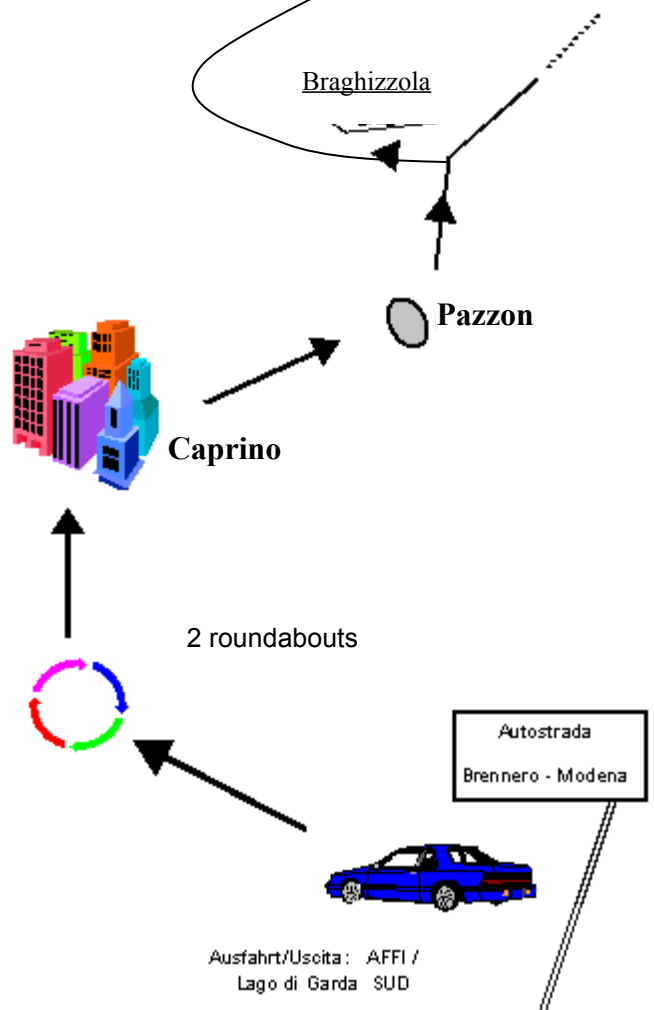

Krömker / Oberth +49 911 5181848
Mobile +49 163 445 1834

Anna (only Italian speaking) +39 045 7265 172
Anna mobile +39 338 9415 942